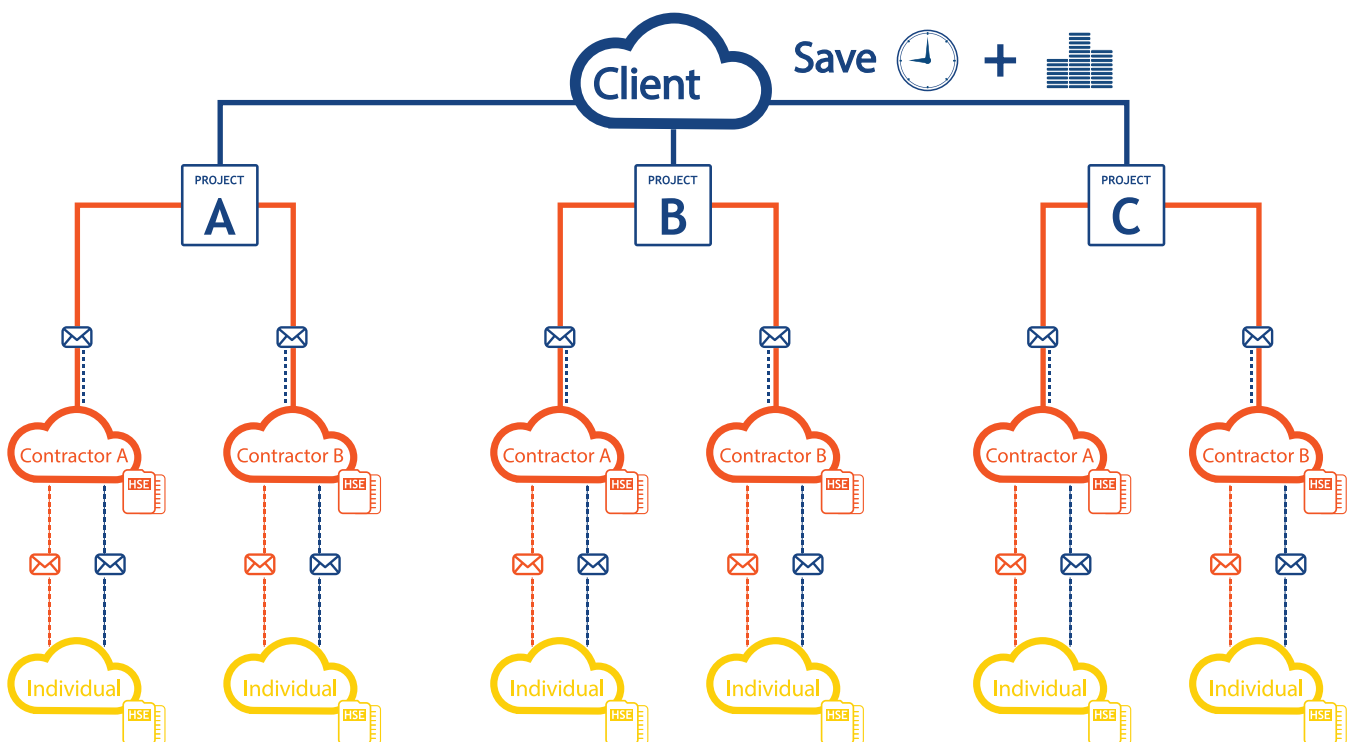

INNOVATIVE CLOUD SOLUTION AVAILABLE ANYWHERE ANYTIME

Passport 360 is an innovative web-based system providing an efficient solution to HSE Contractor Management. The Passport monitors and records vital information for HSE Legal Compliance.

The Individual Record for Life stores safety training history, medical fitness certificates and competencies per position of workers in the mining and construction sectors, as well as various other industries. This information is available to you at the click of a button, anywhere in real time.

BENEFITS

- Improved compliance management
- Improved performance management
- Communication to individual service providers as well as service provider community
- Advanced and in-depth customised reports allowing focus on problem areas
- Centralization of information
- Tracking and monitoring in real-time
- System alerts via SMS, Push, Social Media and Email
- Analyze trends
- Time and cost reduction
- Holistic approach improves visibility